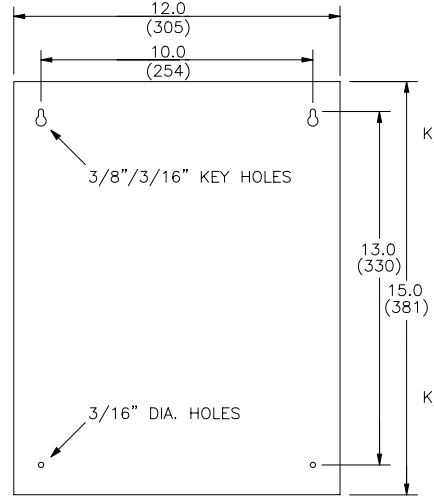

CABLE LENGTH VS. SIZE (AWG#)	
CABLE LENGTH FEET	GAUGE (AWG#)
1 TO 5,000	18

SUGGESTED CABLE	
GAUGE (AWG#)	3-WIRE SHIELDED CABLE
18	ALPHA WIRE 5523

- NOTES:  
 1. DIMENSIONS SHOWN IN INCHES (MILLIMETERS).  
 2. SYSTEM MAY CHANGE TO IMPROVE PERFORMANCE.

**MSA**

CHKD:	DATE: Feb. 02/05	DRN: KS
<b>ZGARD C8P Programmable Controller Installation Outline for 4-20mA Analog Signal Type Sensors</b>		
DWG. NO.:	106971	REV. A