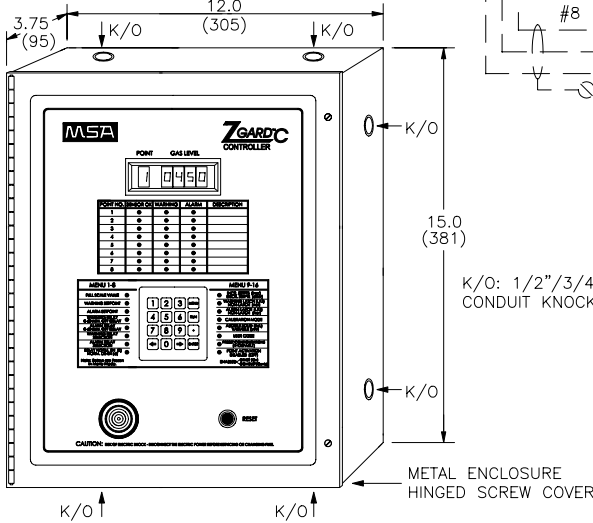

CABLE LENGTH VS. SIZE (AWG#)	
CABLE LENGTH FEET	GAUGE (AWG#)
1 TO 5,000	18

SUGGESTED CABLE	
GAUGE (AWG#)	3-WIRE SHIELDED CABLE
18	ALPHA WIRE 5523

- NOTES:  
 1. DIMENSIONS SHOWN IN INCHES (MILLIMETERS).  
 2. SYSTEM MAY CHANGE TO IMPROVE PERFORMANCE.

**MSA**

CHKD:	DATE: Feb. 02/05	DRN: KS
<b>ZGARD C8P Programmable Controller Installation Outline for 4-20mA Analog Signal Type Sensors</b>		
DWG. NO.:	106971	REV. A