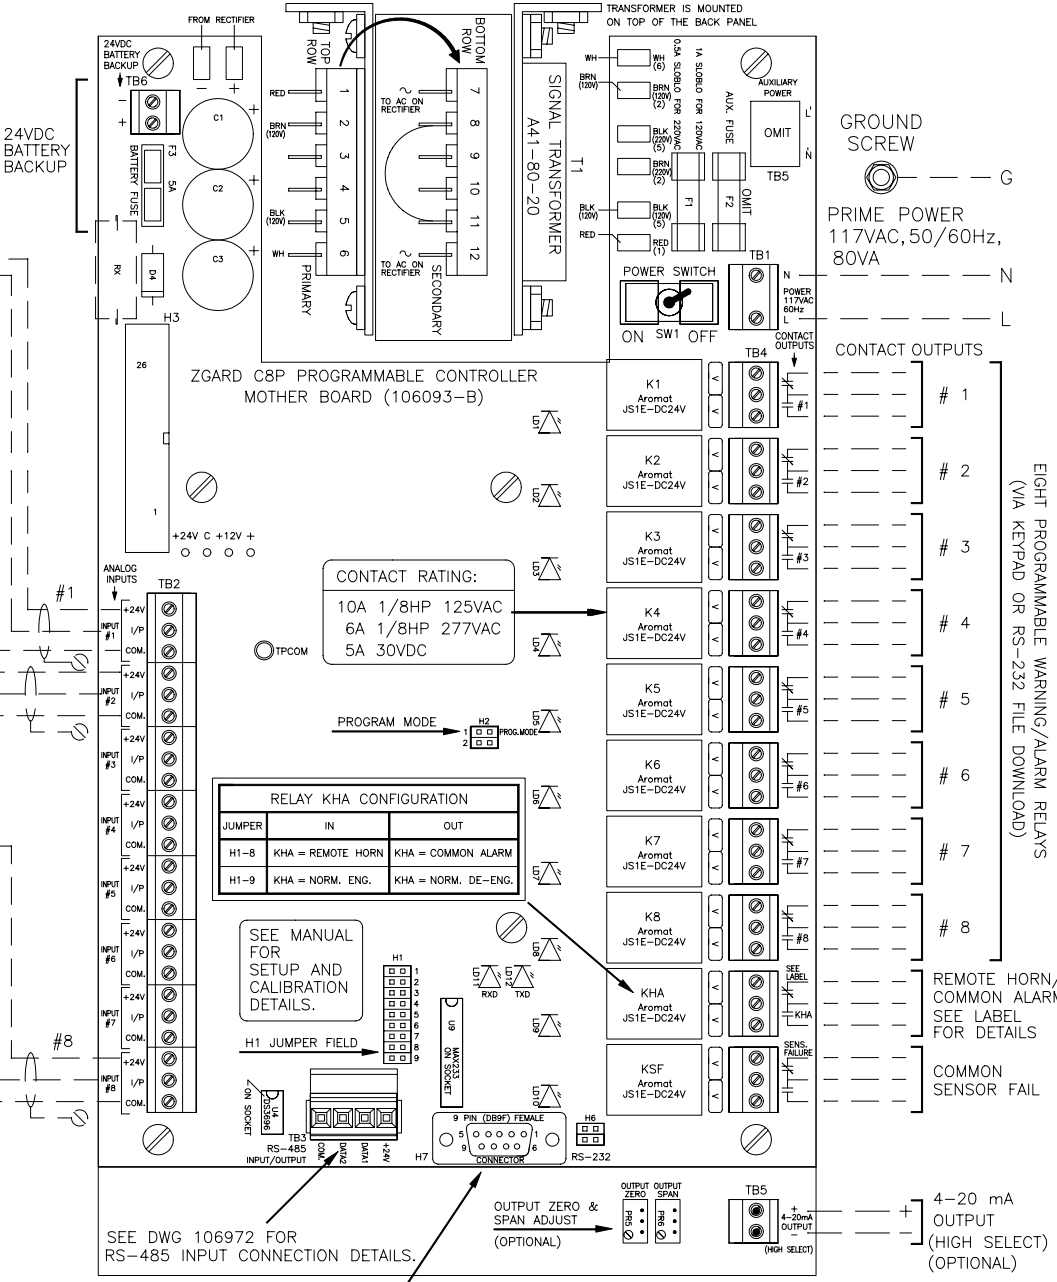

CABLE LENGTH VS. SIZE (AWG#)	
CABLE LENGTH FEET	GAUGE (AWG#)
1 TO 5,000	18

SUGGESTED CABLE	
GAUGE (AWG#)	3-WIRE SHIELDED CABLE
18	ALPHA WIRE 5523

- NOTES:  
 1. DIMENSIONS SHOWN IN INCHES (MILLIMETERS).  
 2. SYSTEM MAY CHANGE TO IMPROVE PERFORMANCE.

**MSA**

CHKD:	DATE: Feb. 02/05	DRN: KS
<b>ZGARD C8P Programmable Controller Installation Outline for 4-20mA Analog Signal Type Sensors</b>		
DWG. NO.:	106971	REV. A