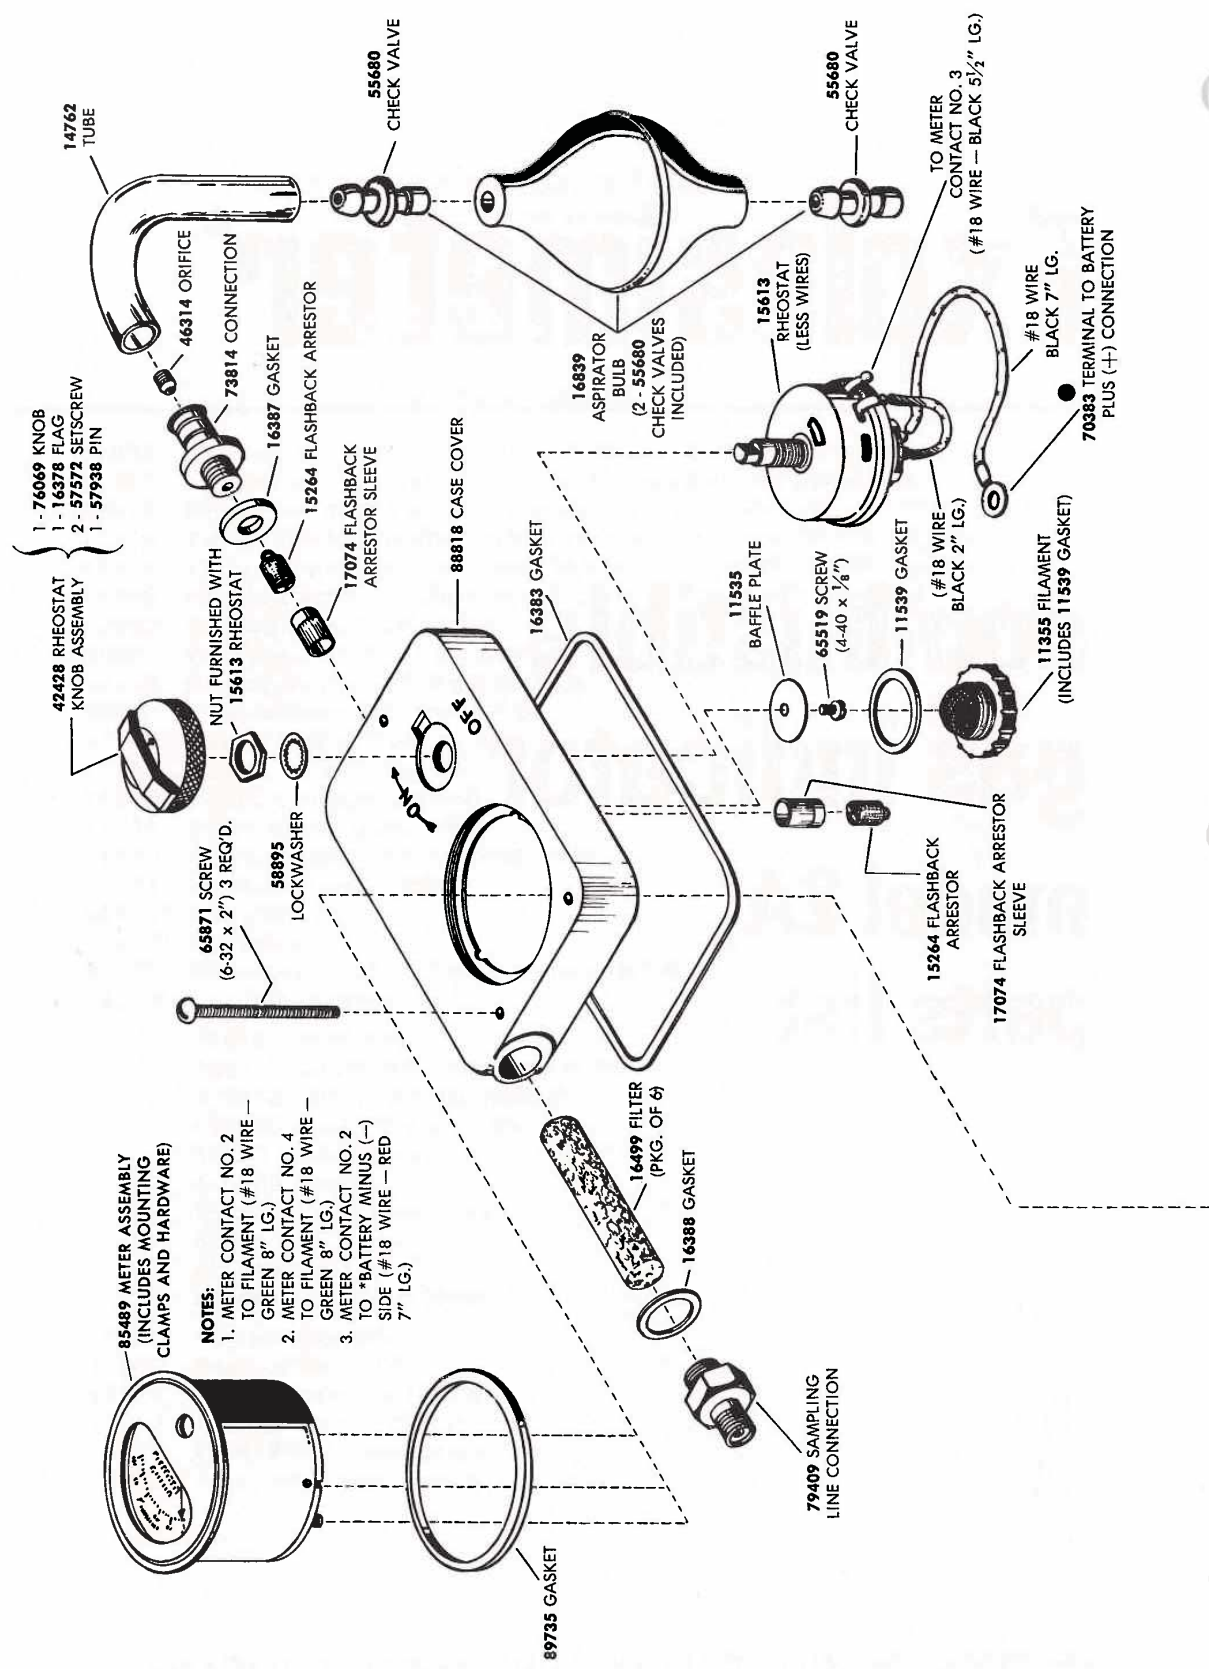

# Explosimeter<sup>®</sup>

---

P/N 89220

## Combustible Gas Indicator Model 2A Parts List

PRODUCT OF U.S.

## Combustible Gas Indicator

- NOTES:**
1. METER CONTACT NO. 2 TO FILAMENT (#18 WIRE - GREEN 8" LG.)
  2. METER CONTACT NO. 4 TO FILAMENT (#18 WIRE - GREEN 8" LG.)
  3. METER CONTACT NO. 2 TO "BATTERY MINUS (-) SIDE (#18 WIRE - RED 7" LG.)

42487 BOTTOM ASSEMBLY  
 Complete with  
 1 - 16383 GASKET  
 2 - 16373 THUMB SCREWS  
 2 - 11517 LOCK RINGS