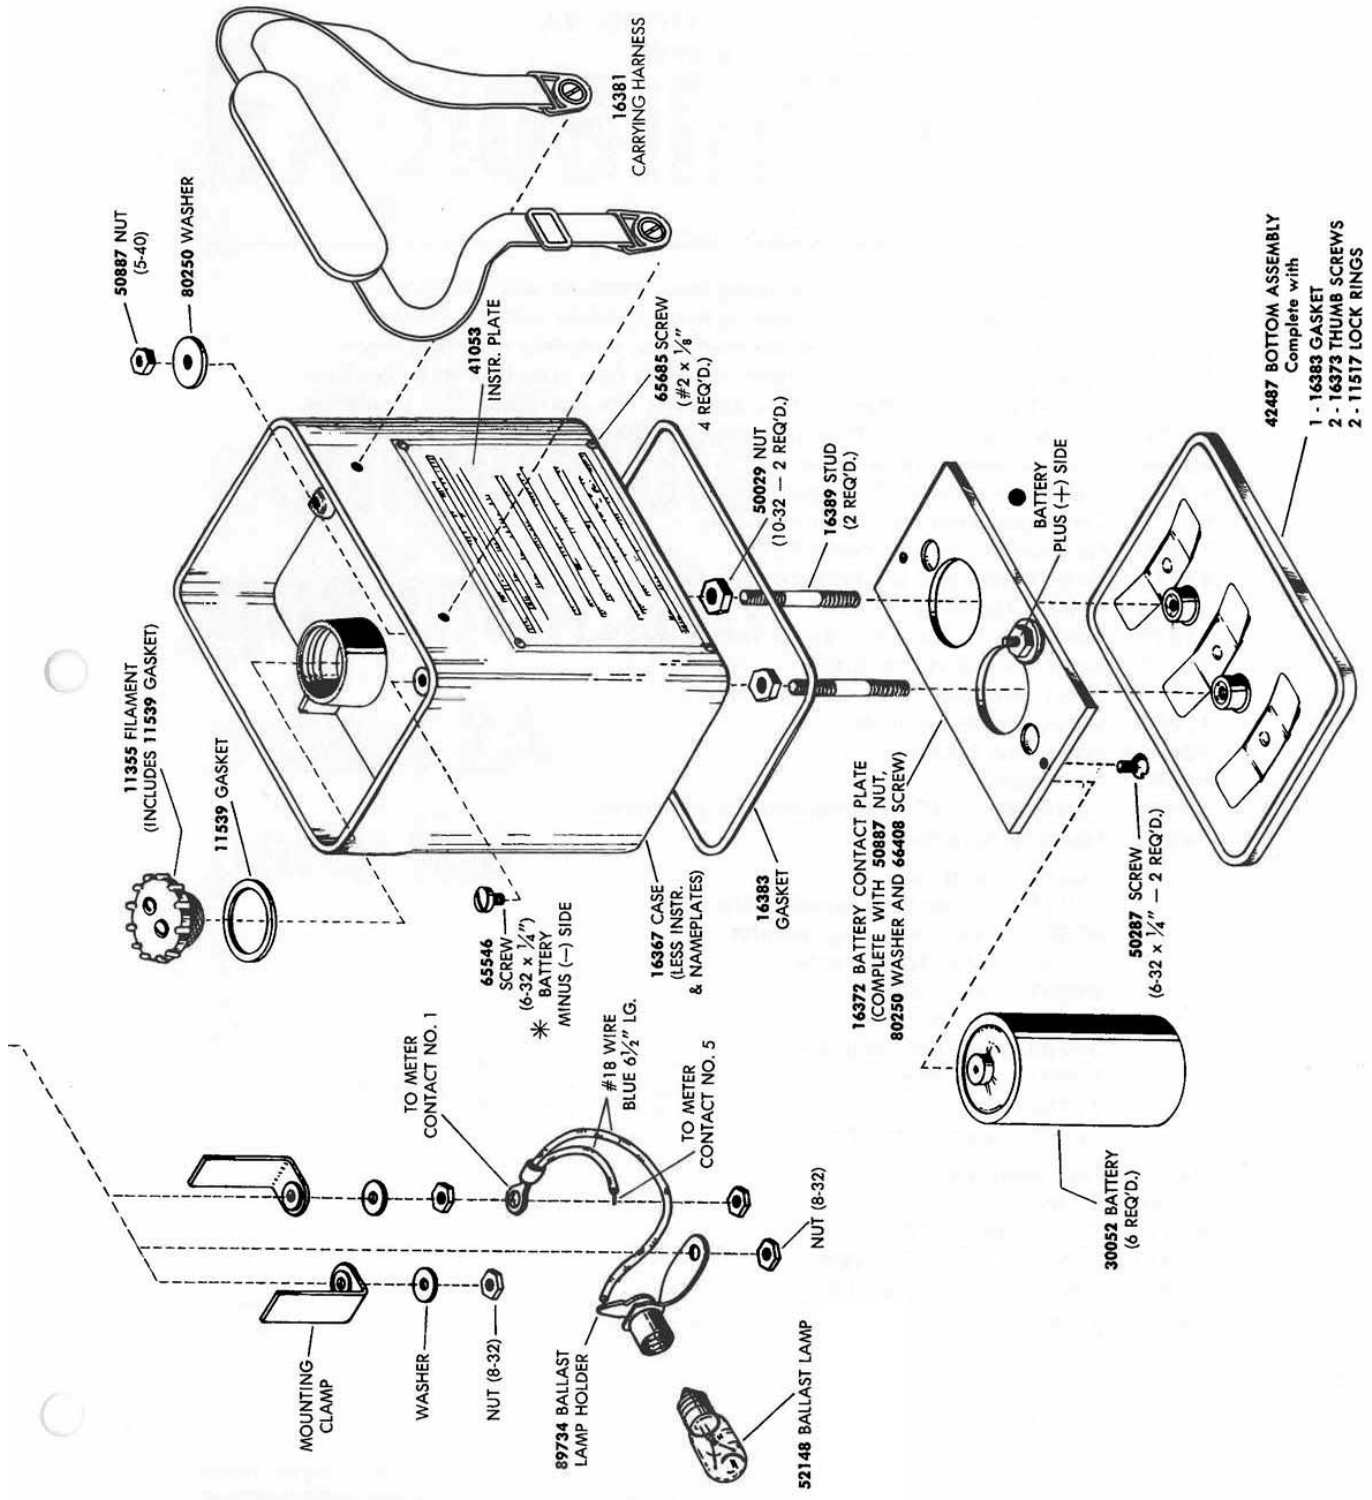

## Combustible Gas Indicator Model 2A Parts List

PRODUCT OF U.S.

# MSA EXPLOSIMETER, MODEL 2A

## Combustible Gas Indicator

- NOTES:**
1. METER CONTACT NO. 2 TO FILAMENT (#18 WIRE - GREEN 8" LG.)
  2. METER CONTACT NO. 4 TO FILAMENT (#18 WIRE - GREEN 8" LG.)
  3. METER CONTACT NO. 2 TO "BATTERY MINUS (-) SIDE (#18 WIRE - RED 7" LG.)

42487 BOTTOM ASSEMBLY  
 Complete with  
 1 - 16383 GASKET  
 2 - 16373 THUMB SCREWS  
 2 - 11517 LOCK RINGS