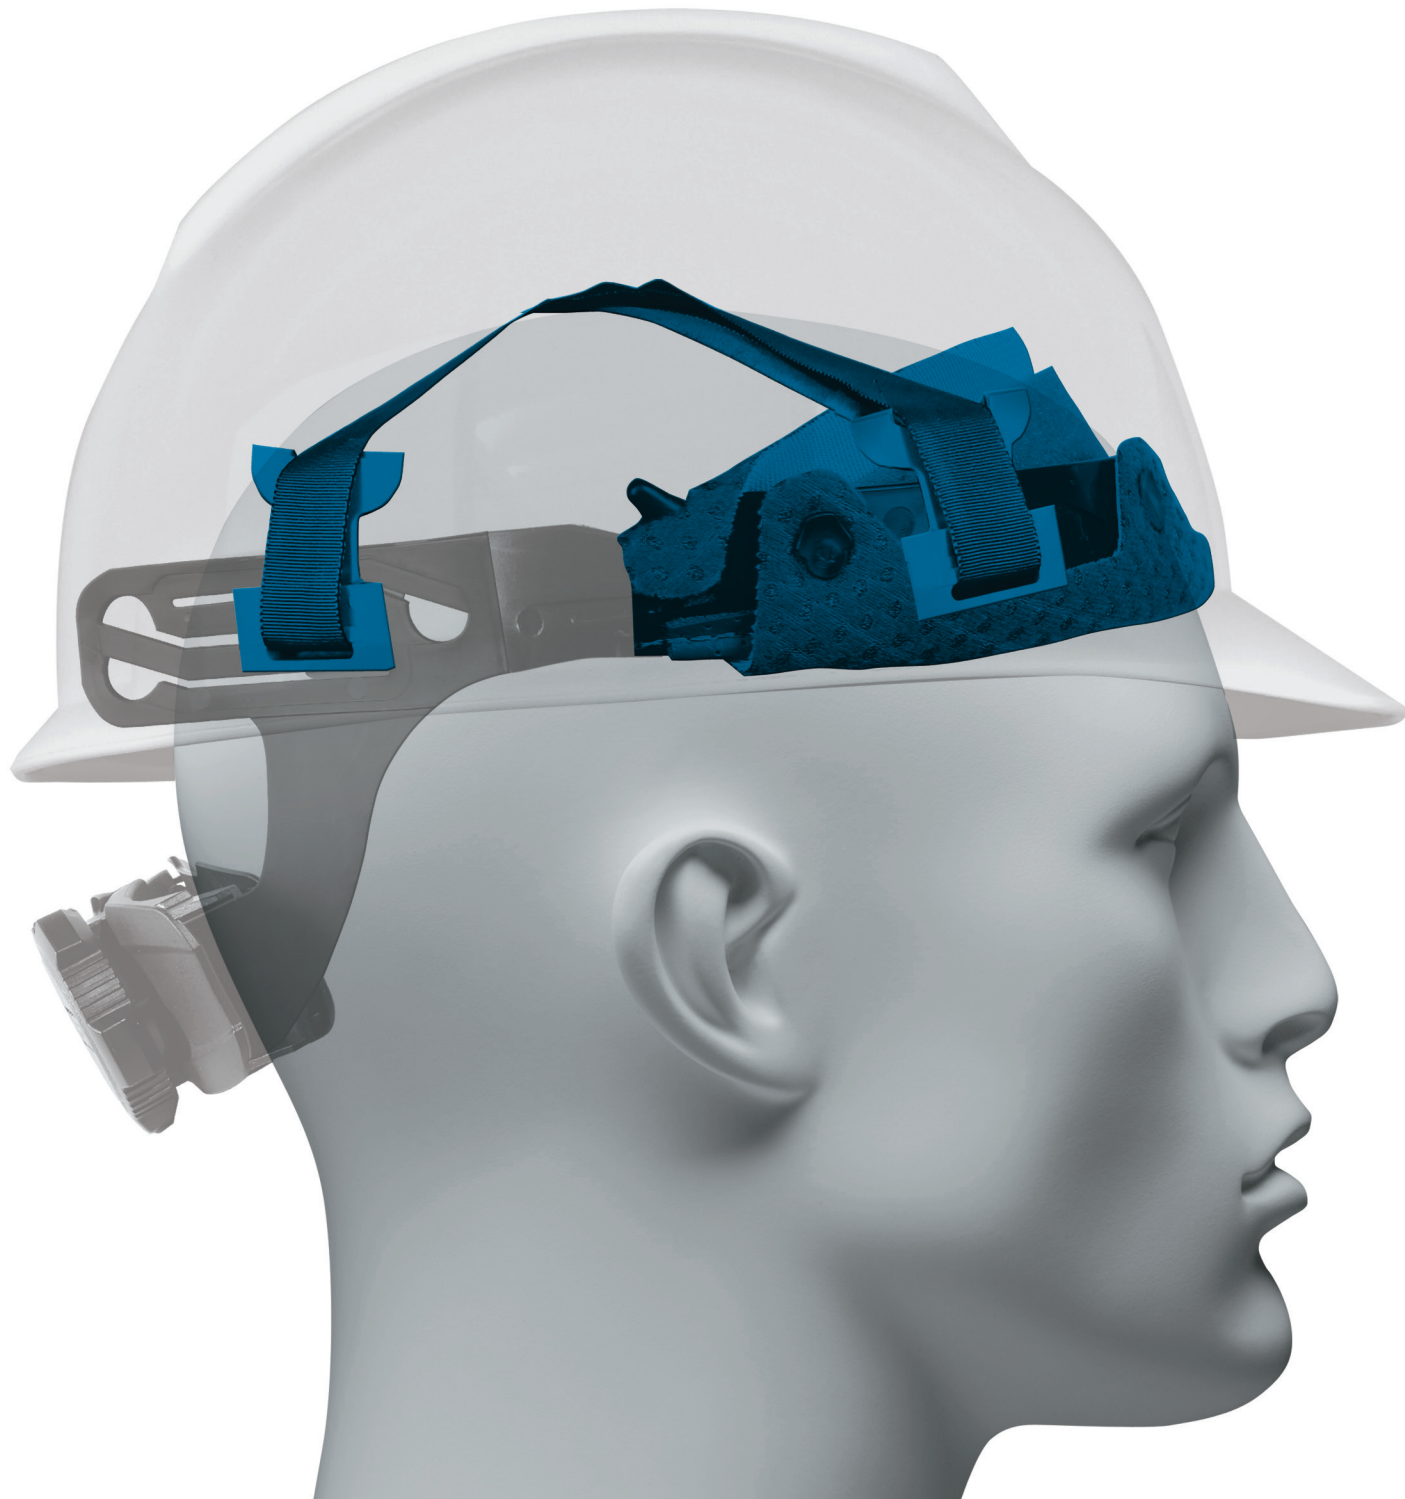

## The **NEW** MSA Fas-Trac® III Suspension

Ensuring compliance with head protection regulations can be a headache for safety managers. Uncomfortable, sweaty, poorly fitting helmets only make it harder. MSA's new Fas-Trac III Suspension fits MSA's industrial helmets, making the industry-leading safety helmets the most comfortable as well. And when helmets feel good, it's a lot easier to get workers to wear them!

## COMFORT FEATURES

- Sweatband is perforated to allow air flow and sewn on to keep it in place.
- Largest sweatband on the market provides nearly 30% more coverage than competitor models.
- Strong, adjustable webbing provides a comfortable fit.
- Rear lug attachments are nearly flush with headband to reduce pressure points and compression headaches.
- Optional sweat-wicking accessory installs while the helmet is on the head and helps keep forehead cool and dry.

## RATCHET FEATURES

- Ratchet rotates smoothly and precisely to provide a snug, comfortable fit.
- Once adjusted, the ratchet holds securely and won't loosen, improving helmet retention.
- A bigger knob and grooved finger holds make it easy to grasp — even with work gloves on!
- The ratchet comfort pad contours to the back of the head to improve airflow and prevent hair-pulling.