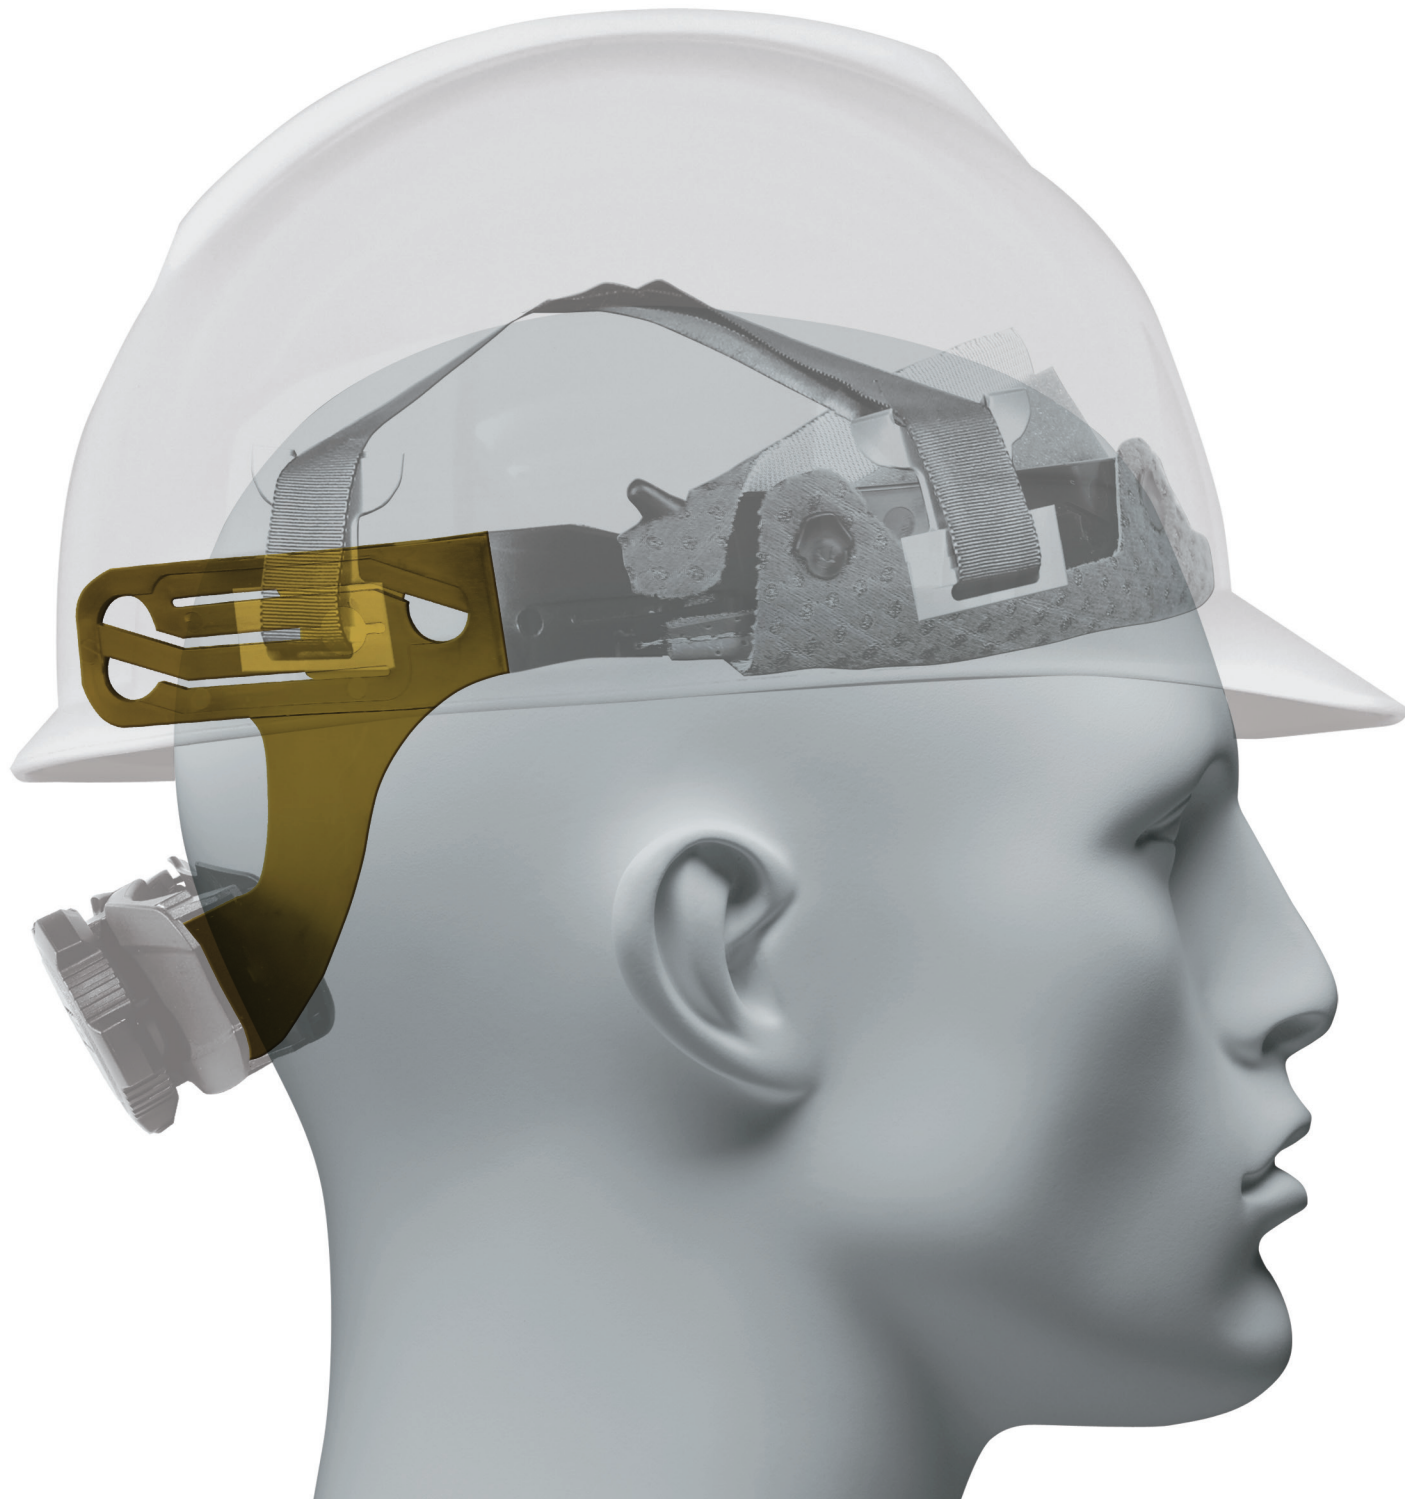

## The **NEW** MSA Fas-Trac® III Suspension

Ensuring compliance with head protection regulations can be a headache for safety managers. Uncomfortable, sweaty, poorly fitting helmets only make it harder. MSA's new Fas-Trac III Suspension fits MSA's industrial helmets, making the industry-leading safety helmets the most comfortable as well. And when helmets feel good, it's a lot easier to get workers to wear them!

## COMFORT FEATURES

- Sweatband is perforated to allow air flow and sewn on to keep it in place.
- Largest sweatband on the market provides nearly 30% more coverage than competitor models.
- Strong, adjustable webbing provides a comfortable fit.
- Rear lug attachments are nearly flush with headband to reduce pressure points and compression headaches.
- Optional sweat-wicking accessory installs while the helmet is on the head and helps keep forehead cool and dry.

## NAPE STRAP FEATURES

- Three nape strap levels easily adjust to high, medium or low — wherever it's most comfortable.
- The nape strap extends lower to cradle the back of the head, giving the wearer better helmet balance, more stability and improved retention — even when bending over!
- The Fas-Trac® III Suspension has no metal parts.