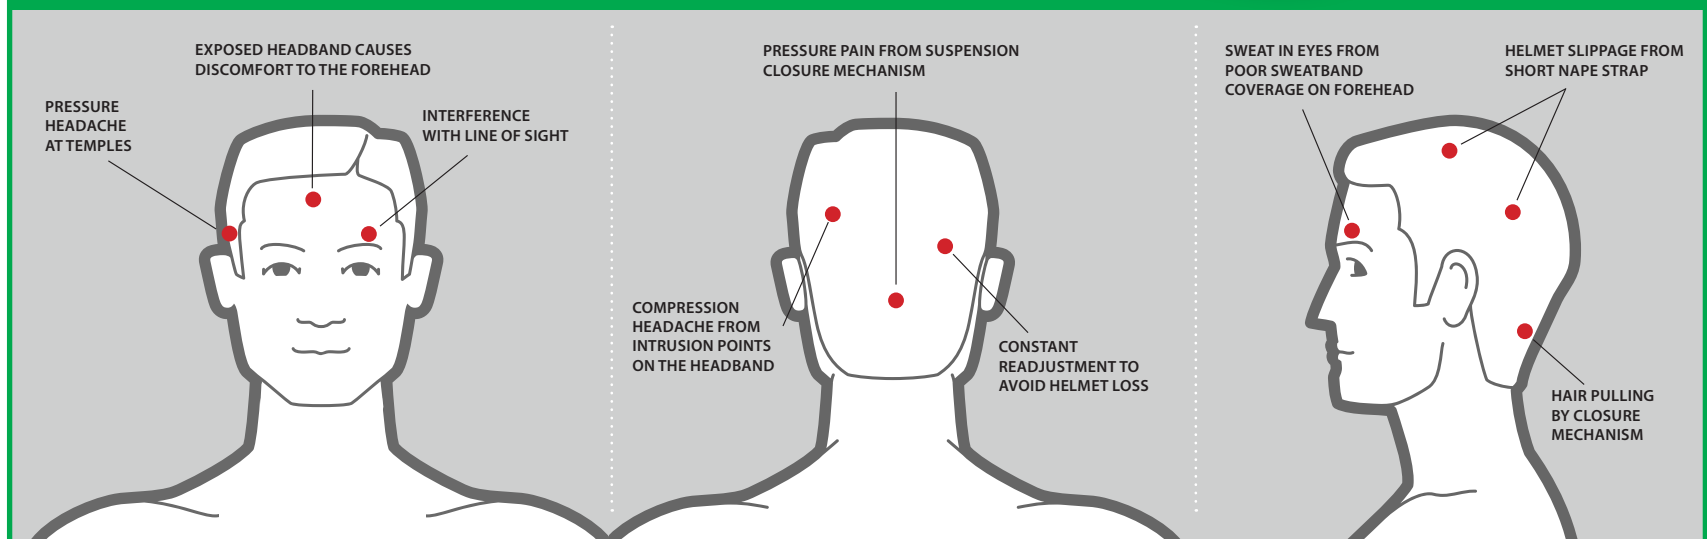

Learn how the Fas-Trac® III Suspension can relieve your headaches.
Call MSA Customer Service at 1-800-MSA-2222 or visit MSAsafety.com/FasTrac.

MSA
The Safety Company