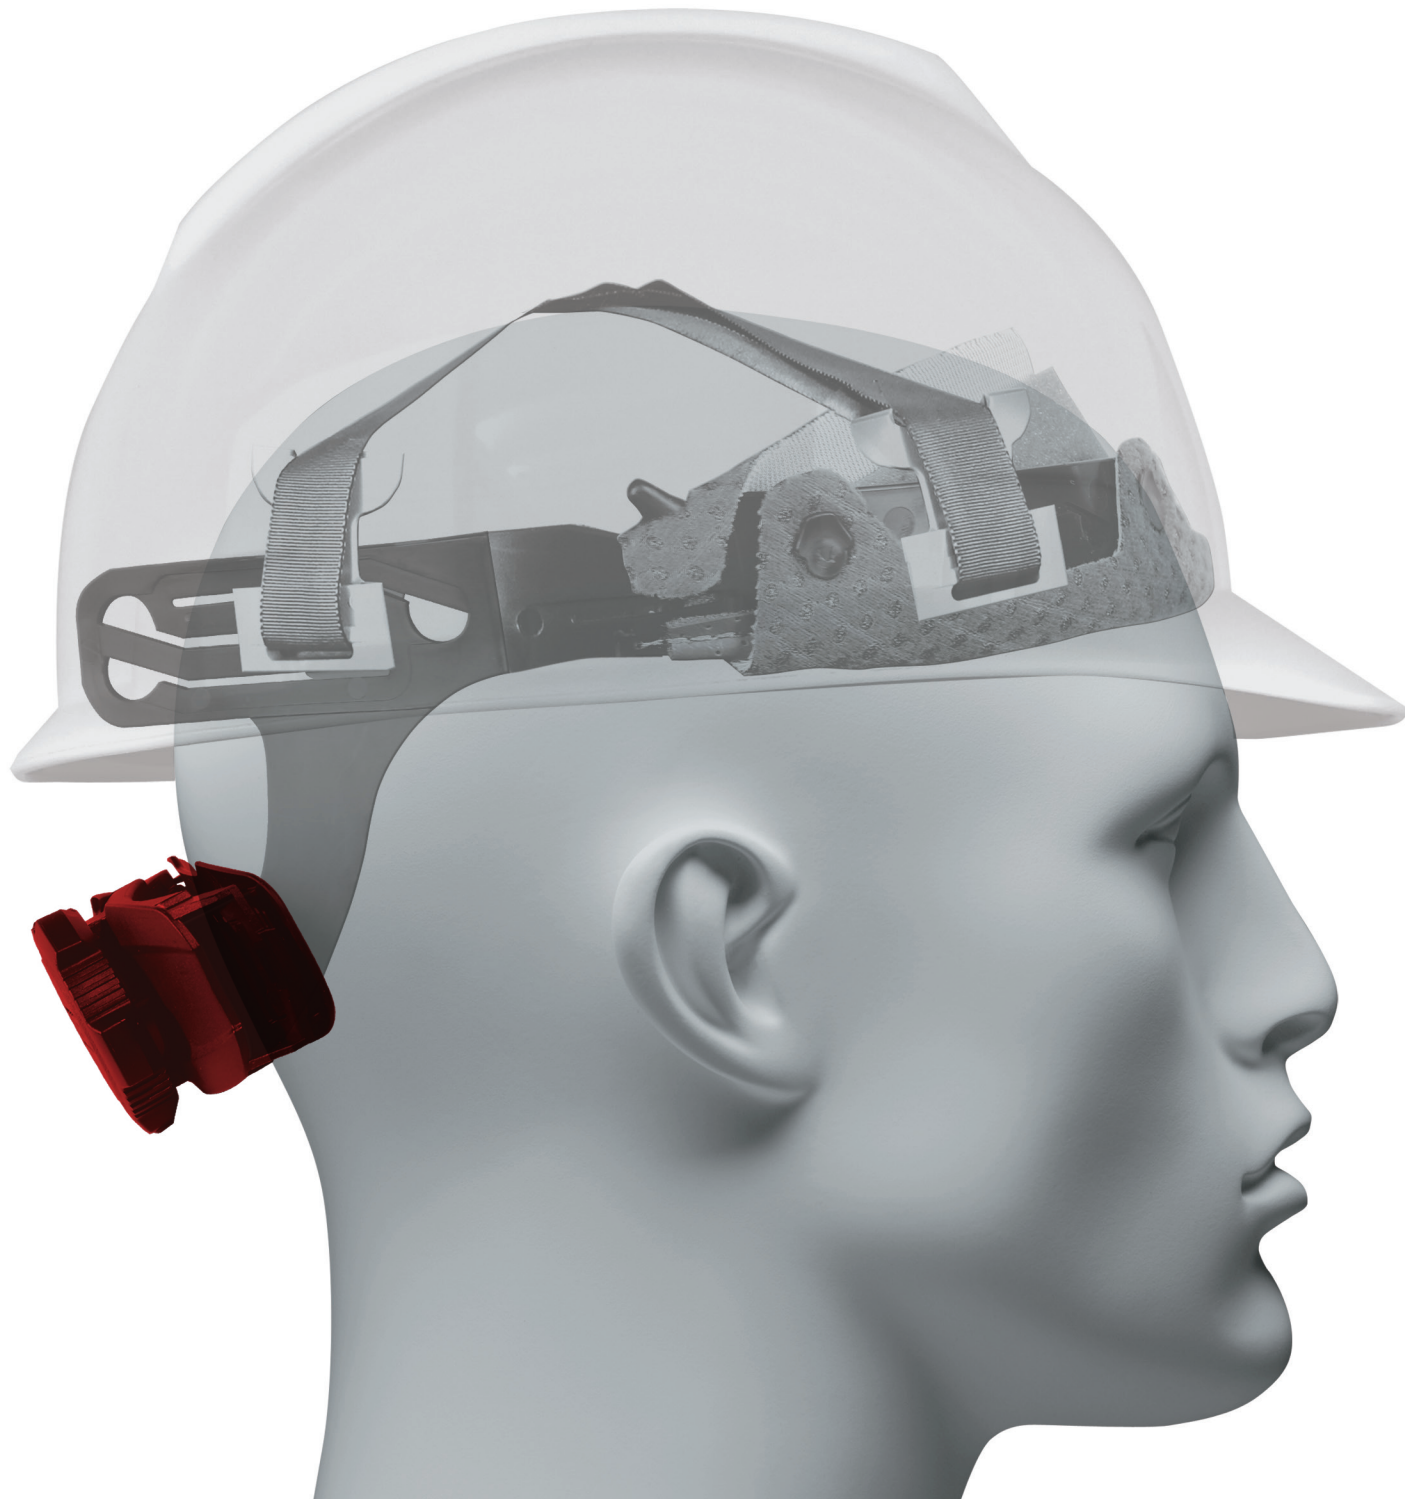

## The **NEW** MSA Fas-Trac® III Suspension

Ensuring compliance with head protection regulations can be a headache for safety managers. Uncomfortable, sweaty, poorly fitting helmets only make it harder. MSA's new Fas-Trac III Suspension fits MSA's industrial helmets, making the industry-leading safety helmets the most comfortable as well. And when helmets feel good, it's a lot easier to get workers to wear them!

## COMFORT FEATURES

- Sweatband is perforated to allow air flow and sewn on to keep it in place.
- Largest sweatband on the market provides nearly 30% more coverage than competitor models.
- Strong, adjustable webbing provides a comfortable fit.
- Rear lug attachments are nearly flush with headband to reduce pressure points and compression headaches.
- Optional sweat-wicking accessory installs while the helmet is on the head and helps keep forehead cool and dry.

## NAPE STRAP FEATURES

- Three nape strap levels easily adjust to high, medium or low — wherever it's most comfortable.
- The nape strap extends lower to cradle the back of the head, giving the wearer better helmet balance, more stability and improved retention — even when bending over!
- The Fas-Trac® III Suspension has no metal parts.

## RATCHET FEATURES

- Ratchet rotates smoothly and precisely to provide a snug, comfortable fit.
- Once adjusted, the ratchet holds securely and won't loosen, improving helmet retention.
- A bigger knob and grooved finger holds make it easy to grasp — even with work gloves on!
- The ratchet comfort pad contours to the back of the head to improve airflow and prevent hair-pulling.